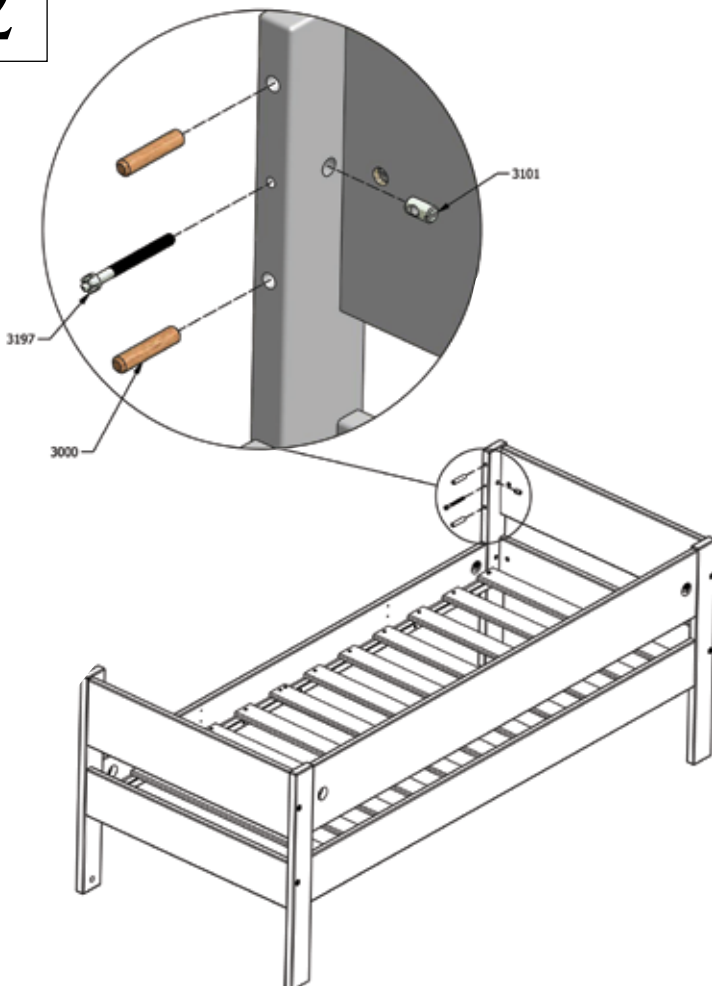

For indoor domestic use. (10.15) Made in Denmark

art.nr. (160cm) 50460 / (200cm) 50400
+50499

3/4 safety rail + leg
3/4 sengehest + hakben
3/4 Absturzsicherung + Bein

1

2

3

4

ONLY single bed!