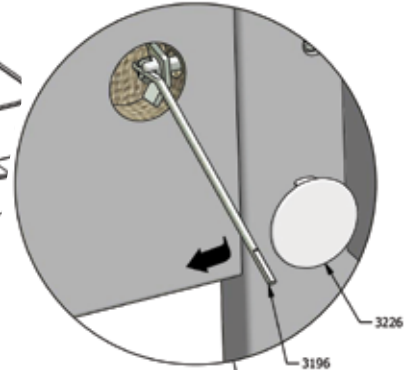

For indoor domestic use. (10.15) Made in Denmark

art.nr. (160cm) 50460 / (200cm) 50400
+50499

3/4 safety rail + leg
3/4 sengehest + hakben
3/4 Absturzsicherung + Bein

1

2

3

4

ONLY single bed!