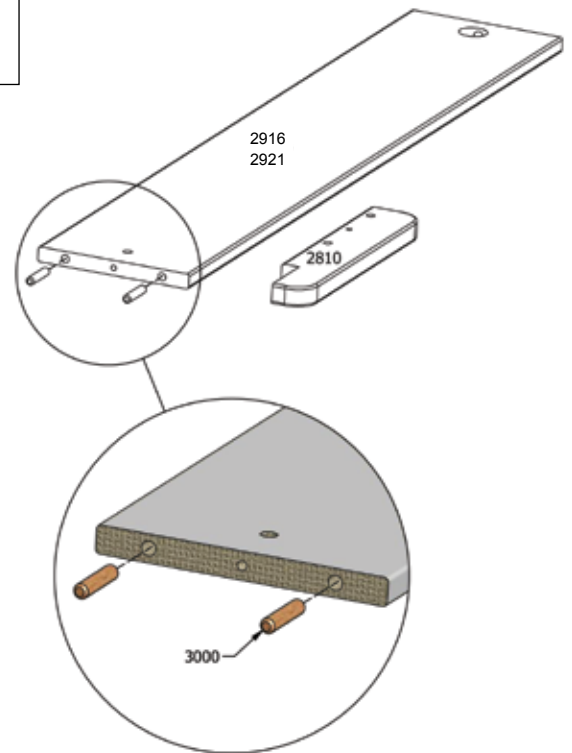

For indoor domestic use. (10.15) Made in Denmark

art.nr. (160cm) 50460 / (200cm) 50400
+50499

3/4 safety rail + leg
3/4 sengehest + hakben
3/4 Absturzsicherung + Bein

1

2

3

4

ONLY single bed!