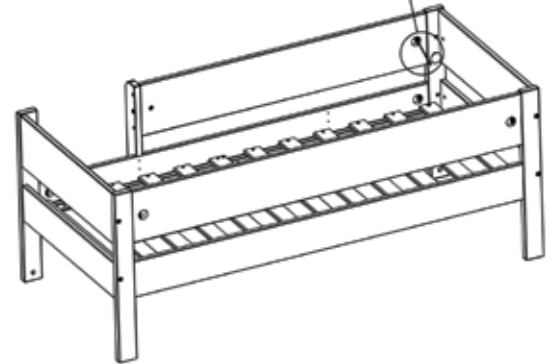

For indoor domestic use. (10.15) Made in Denmark

art.nr. (160cm) 50460 / (200cm) 50400
+50499

3/4 safety rail + leg
3/4 sengehest + hakben
3/4 Absturzsicherung + Bein

1

2

3

4

ONLY single bed!