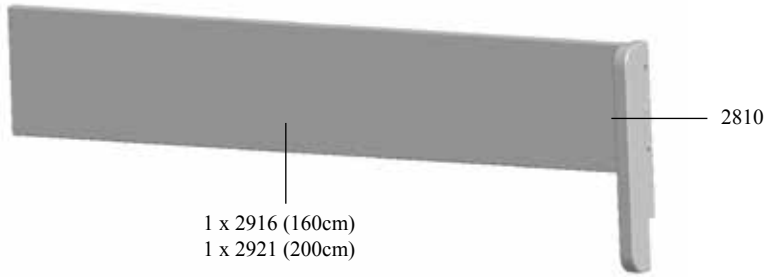

For indoor domestic use. (10.15) Made in Denmark

art.nr. (160cm) 50460 / (200cm) 50400
+50499

3/4 safety rail + leg
3/4 sengehest + hakben
3/4 Absturzsicherung + Bein

1

2

3

4

ONLY single bed!