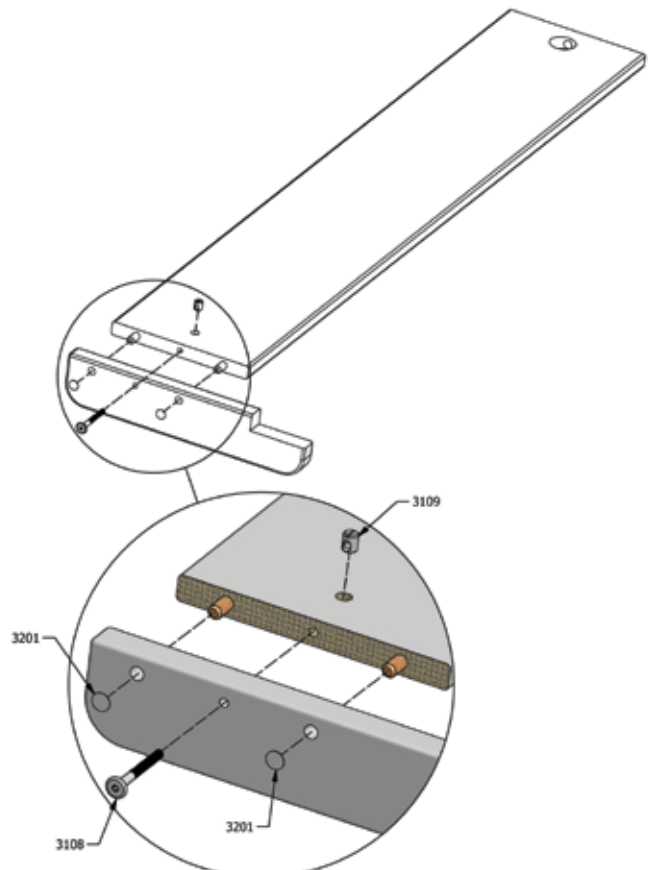

For indoor domestic use. (10.15) Made in Denmark

art.nr. (160cm) 50460 / (200cm) 50400
+50499

3/4 safety rail + leg
3/4 sengehest + hakben
3/4 Absturzsicherung + Bein

1

2

3

4

ONLY single bed!