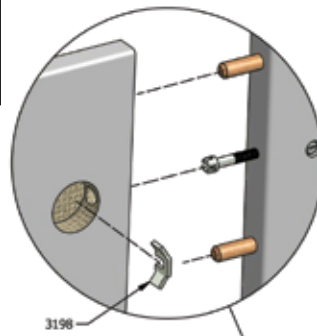

For indoor domestic use. (10.15) Made in Denmark

art.nr. (160cm) 50460 / (200cm) 50400
+50499

3/4 safety rail + leg
3/4 sengehest + hakben
3/4 Absturzsicherung + Bein

1

2

3

4

ONLY single bed!