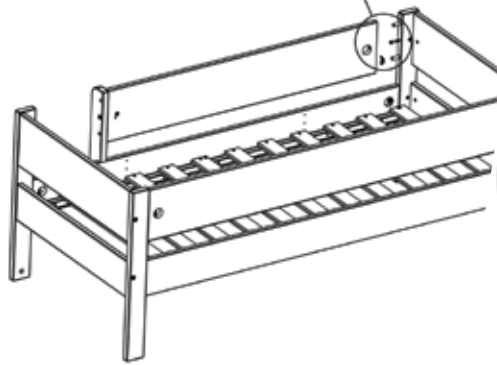

For indoor domestic use. (10.15) Made in Denmark

art.nr. (160cm) 50460 / (200cm) 50400
+50499

3/4 safety rail + leg
3/4 sengehest + hakben
3/4 Absturzsicherung + Bein

1

2

3

4

ONLY single bed!