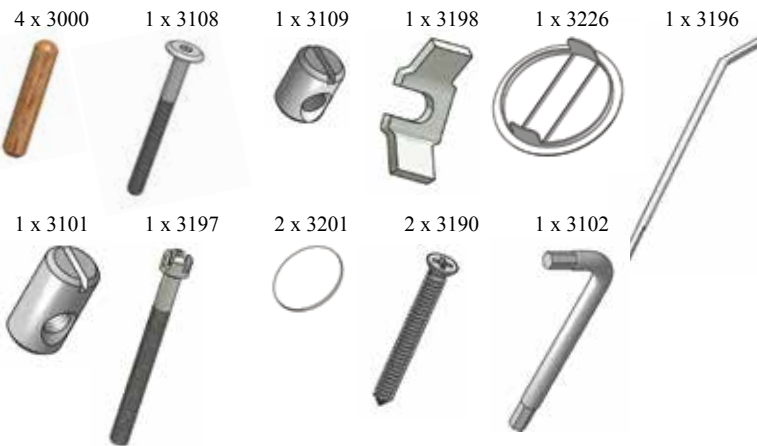

For indoor domestic use. (10.15) Made in Denmark

art.nr. (160cm) 50460 / (200cm) 50400
+50499

3/4 safety rail + leg
3/4 sengehest + hakben
3/4 Absturzsicherung + Bein

1

2

3

4

ONLY single bed!